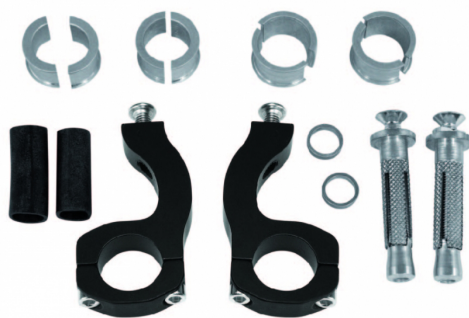

MOUNTING KIT FOR  
STEEL BARS  
240424

240424-

FEATURES

For handlebars internal  $\varnothing$  from 17,5 mm to 18,5 mm external  $\varnothing$  from 22 mm to 28 mm

PRODUCTS RELATED

220532  
RALLY PROFILE HANDGUARDS

- 010
- 011.016
- 030
- 040
- 060
- 090
- 110
- 130

204163  
RALLY BRUSH HANDGUARDS

- 011.016
- 030
- 090

KIT X-STRONG  
214201

214201-12

FEATURES

for handlebars internal  $\varnothing$  from 13,5 mm to 19 mm, external  $\varnothing$  from 22 mm to 28 mm