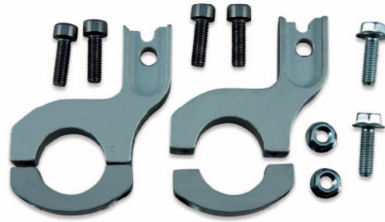

206308-

**FEATURES**

For handlebars internal  $\varnothing$  from 13 mm to 14,6 mm

**PRODUCTS RELATED**

204896  
UNIKO ATV HANDGUARDS

■ 090

**UNIVERSAL  
MOUNTING KIT  
ALUMINIUM**  
204179

204179-