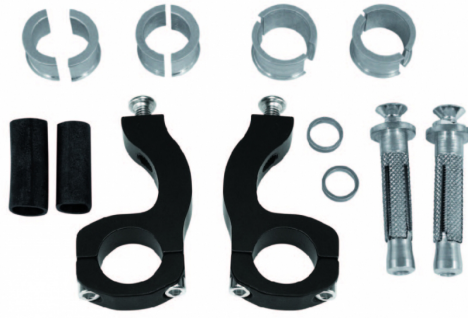

KIT X-STRONG
214201

214201-12

FEATURES

for handlebars internal $\varnothing$ from 13,5 mm to 19 mm, external $\varnothing$ from 22 mm to 28 mm

PRODUCTS RELATED

214198
MULTIPLO

■ 090   □ 030

216884
ENDURANCE HANDGUARDS

■ 040   ■ 090
■ 110

214197
SUPERMOTO HANDGUARDS

□ 030   ■ 090

214200
RALLY PRO HANDGUARDS

■ 010.098   ■ 011.016
□ 030   ■ 040.098
■ 090   ■ 110
■ 110.990

225023
RALLY III HANDGUARDS

■ 010   ■ 011.016
□ 030   ■ 040
■ 060   ■ 090
■ 110   ■ 130

20417
MULTIPLO "R" HANDGUARDS

■ 090