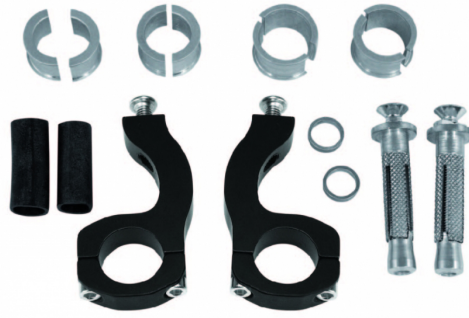

KIT X-STRONG
214201

214201-12

FEATURES

for handlebars internal $\varnothing$ from 13,5 mm to 19 mm, external $\varnothing$ from 22 mm to 28 mm

PRODUCTS RELATED

214198
MULTIPLO

■ 090

216884
ENDURANCE HANDGUARDS

■ 040   ■ 090
■ 110

214197
SUPERMOTO HANDGUARDS

□ 030   ■ 090

214200
RALLY PRO HANDGUARDS

■ 010.098   ■ 011.016
□ 030   ■ 040.098
■ 090   ■ 110
■ 110.990

225023
RALLY III HANDGUARDS

■ 010   ■ 011.016
□ 030   ■ 040
■ 060   ■ 090
■ 110   ■ 130

204147
MULTIPLO "R" HANDGUARDS

■ 090