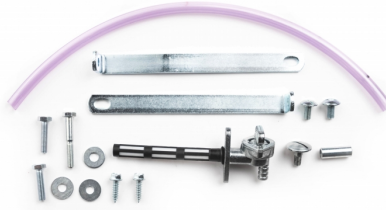

**MOUNTING KIT FUEL
TANK 0001594.**
277979

277979-

APPLICATIONS

KAWASAKI KLX 250 C/R 1993 1994 1995 1996 | KAWASAKI KLX 300 1999 2000 2001 2002 2003 2004

PRODUCTS RELATED

214068
FUEL TANK KAWASAKI

■ 090

■ 130