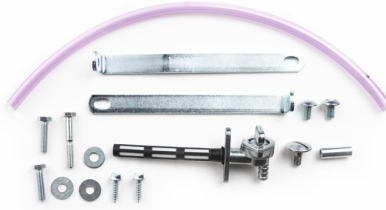

**MOUNTING KIT FUEL
TANK 0001594.**
277979

277979-

APPLICATIONS

KAWASAKI KLX 250 C/R 1993 1994 1995 1996 | KAWASAKI KLX 300 1999 2000 2001 2002 2003 2004

PRODUCTS RELATED

214068
FUEL TANK FOR KAWASAKI 14L

■ 090

■ 130