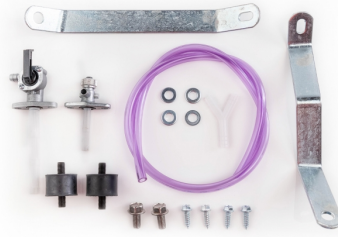

**MOUNTING KIT FUEL
TANK 0008595.**
277981

277981-

APPLICATIONS

YAMAHA WR 250 F 2004 2005 2006 | YAMAHA WR 450 F 2004 2005 2006

PRODUCTS RELATED

214070
FUEL TANK YAMAHA

■ 040

120