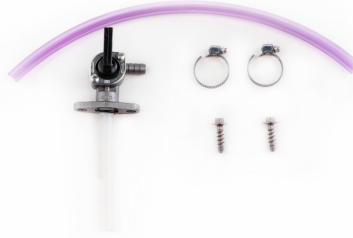

**MOUNTING KIT FUEL
TANK 0023950.**
278034

278034-

APPLICATIONS

KTM SX 125 2019 2020 2021 2022 | KTM SX 150 2019 | KTM SX 250 2019 2020 2021 2022 | KTM XC 125 2020 2021 2022

PRODUCTS RELATED

278064
FUEL TANK KTM

■ 090

120

**MOUNTING KIT FUEL
TANK 0021871.**
278019

278019-

APPLICATIONS

KTM EXC-F 250 2017 2018 2019 | KTM EXC-F 350 2017 2018 2019 | KTM EXC-F 450 2017 2018 2019 | KTM EXC-F 500 2017 2018 2019 | KTM SX-F 250 2016 2017 2018 | KTM SX-F 350 2016 2017 2018 | KTM SX-F 450 2016 2017 2018