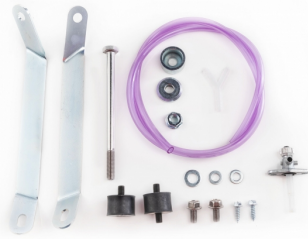

**MOUNTING KIT FUEL
TANK 0008430.**
277978

277978-

APPLICATIONS

KTM EXC 250 2006 2007 | KTM EXC-F 400 2005 2006 2007 | KTM EXC-F 450 2005 2006 2007 | KTM EXC-F 500 2005 2006 2007 | KTM EXC-F 525 2006 2007

PRODUCTS RELATED

214067
FUEL TANK FOR KTM 25L

010

120