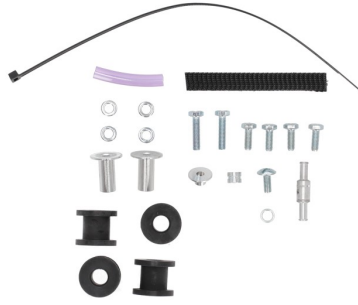

**MOUNTING KIT  
FUELTANK 0025116.  
297613**

297613-

**APPLICATIONS**

HONDA AFRICA TWIN 1100 L 2020 2021 2022 2023

**PRODUCTS RELATED**

297612  
FUEL TANK HONDA 25L AFRICA  
TWIN 21

■ 090.700

MOUNTING KIT  
FUELTANK 0025114.  
297611

297611-

APPLICATIONS

HONDA CRF 250 L (JAPAN) 2021 2022 2023 | HONDA CRF 300 L 2021 2022 2023

PRODUCTS RELATED

297610  
FUEL TANK HONDA 14L

■ 090.700 ■ 120.700

**MOUNTING KIT  
FUELTANK 0024758.**  
291154

291154-

**APPLICATIONS**

HONDA CRF 450 RX 2021 2022 2023 2024

**PRODUCTS RELATED**

291153  
FUEL TANK HONDA

■ 090.700 ■ 120.700

**MOUNTING KIT  
FUELTANK 0024756.  
291152**

291152-

**APPLICATIONS**