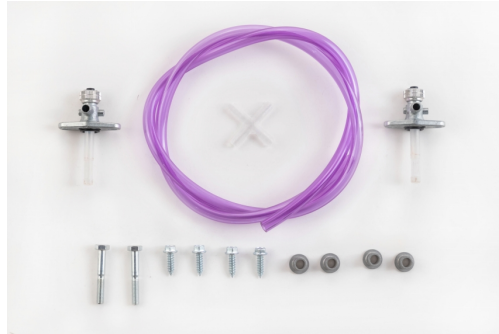

**APPLICATIONS**

HONDA CRF 450 X 2005 2006 2007 2008 2009 2010 2011 2012 2013 2014 2015 2016

**PRODUCTS RELATED**

214063  
FUEL TANK HONDA

■ 110

120

**MOUNTING KIT  
FUELTANK 0010999.  
277990**

277990-