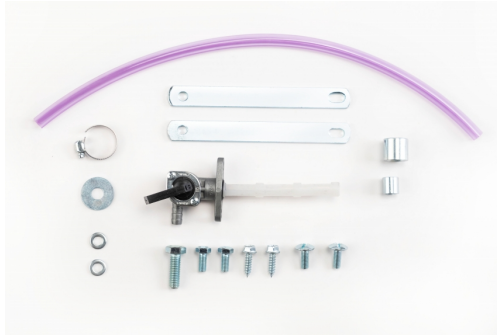

**MOUNTING KIT
FUELTANK 0001589.
277971**

277971-

PRODUCTS RELATED

211830
FUEL TANK HONDA

☐ 030

☒ 090