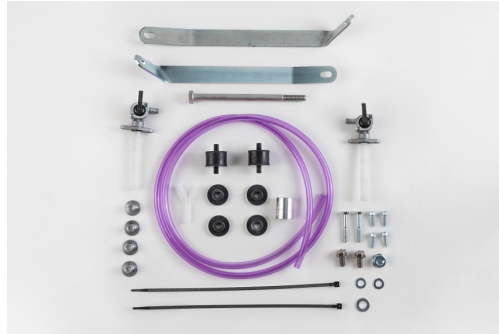

**MOUNTING KIT  
FUELTANK 0001584.  
277972**

277972-

**PRODUCTS RELATED**

212563  
FUEL TANK HONDA

030

090

**MOUNTING KIT  
FUELTANK 0008429.  
277974**

277974-