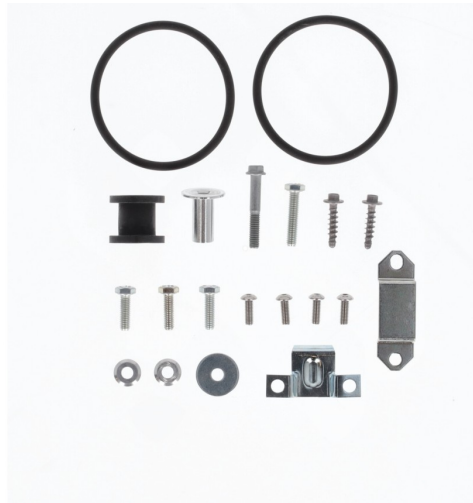

**APPLICATIONS**

HONDA CRF 450 RX 2021 2022 2023 2024

**PRODUCTS RELATED**

291153  
FUEL TANK HONDA

■ 090.700 ■ 120.700

**MOUNTING KIT  
FUELTANK 0024756.  
291152**

291152-

**APPLICATIONS**