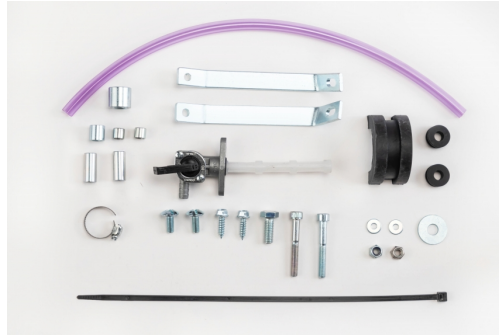

**MOUNTING KIT
FUELTANK 0001584.
277972**

277972-

PRODUCTS RELATED

212563
FUEL TANK HONDA

☐ 030

☒ 090