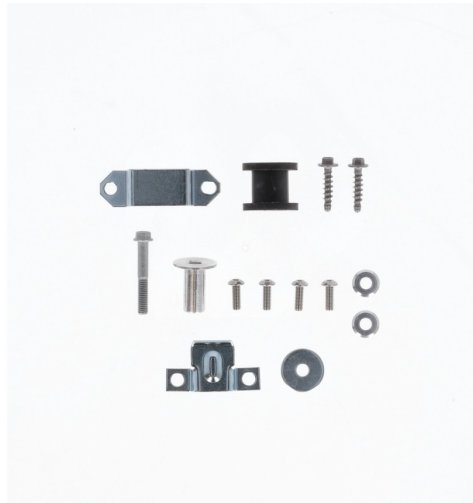

**MOUNTING KIT  
FUELTANK 0025116.  
297613**

297613-

**APPLICATIONS**

HONDA AFRICA TWIN 1100 L 2020 2021 2022 2023

**PRODUCTS RELATED**

297612  
FUEL TANK HONDA 25L AFRICA  
TWIN 21

■ 090.700

MOUNTING KIT  
FUELTANK 0025114.  
297611

297611-

APPLICATIONS

HONDA CRF 250 L (JAPAN) 2021 2022 2023 | HONDA CRF 300 L 2021 2022 2023

PRODUCTS RELATED

297610  
FUEL TANK HONDA 14L

■ 090.700 ■ 120.700

**MOUNTING KIT  
FUELTANK 0024758.**  
291154

291154-