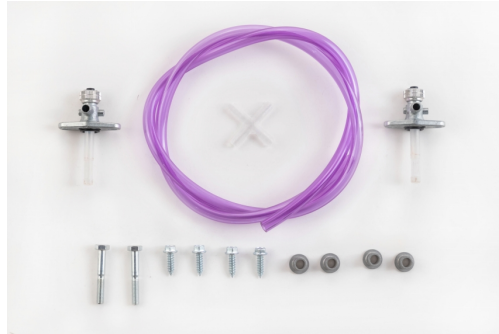

277974-

APPLICATIONS

HONDA CRF 450 X 2005 2006 2007 2008 2009 2010 2011 2012 2013 2014 2015 2016

PRODUCTS RELATED

214063
FUEL TANK FOR HONDA CRF
450 X 25L

■ 110

120

**MOUNTING KIT
FUELTANK 0010999.
277990**