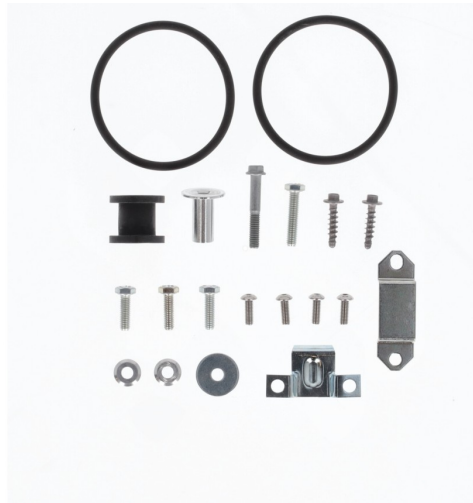

291154-

APPLICATIONS

HONDA CRF 450 RX 2021 2022 2023 2024

PRODUCTS RELATED

291153
FUEL TANK HONDA FOR CRF
450 RX 11L

■ 090.700 ■ 120.700

**MOUNTING KIT
FUELTANK 0024756.
291152**

291152-