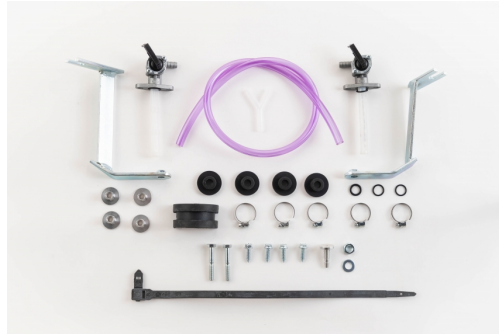

APPLICATIONS

HONDA XR 250 R 1996 1997 1998 1999 2000 2001 2002 2003 | HONDA XR 400 R 1996 1997 1998 1999 2000 2001 2002 2003 2004

PRODUCTS RELATED

206248
FUEL TANK FOR HONDA 22L

030

110

120

**MOUNTING KIT FUEL
TANK 0001615.**
277982