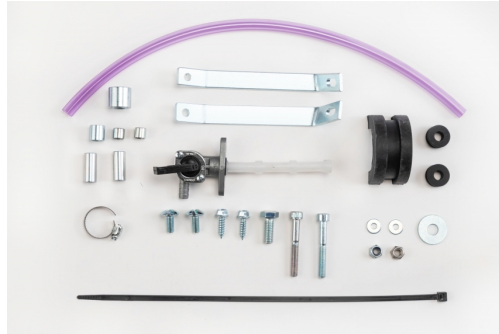

**MOUNTING KIT
FUELTANK 0001584.
277972**

277972-

PRODUCTS RELATED

212563
FUEL TANK FOR HONDA NX
650 23L

☐ 030

☒ 090