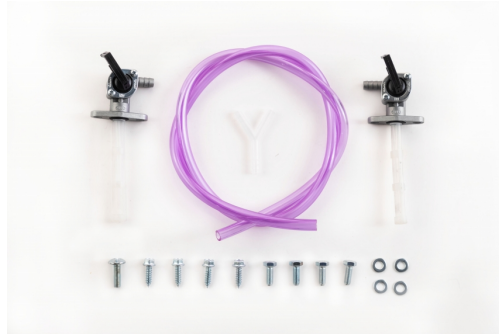

APPLICATIONS

HONDA XR 650 L 1993 1994 1995 1996

PRODUCTS RELATED

204433
FUEL TANK FOR HONDA 22L

030

110

120

**MOUNTING KIT
FUELTANK 0001569.
277968**