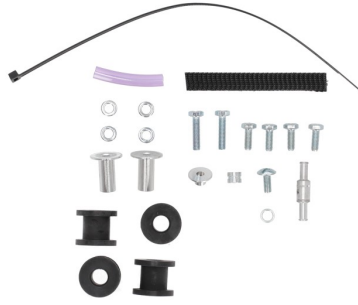

**MOUNTING KIT
FUELTANK 0025116.
297613**

297613-

APPLICATIONS

HONDA AFRICA TWIN 1100 L 2020 2021 2022 2023 2024

PRODUCTS RELATED

297612
FUEL TANK FOR HONDA 25L
AFRICA TWIN

■ 090.700

**MOUNTING KIT
FUELTANK 0025114.
297611**

297611-

APPLICATIONS

HONDA CRF 250 L (JAPAN) 2021 2022 2023 2024 | HONDA CRF 300 L 2021 2022 2023 2024

PRODUCTS RELATED

297610
FUEL TANK FOR HONDA 14L

■ 090.700 ■ 120.700

**MOUNTING KIT
FUELTANK 0024758.**
291154

291154-

APPLICATIONS

HONDA CRF 450 RX 2021 2022 2023 2024

PRODUCTS RELATED

291153
FUEL TANK HONDA FOR CRF
450 RX 11L

■ 090.700 ■ 120.700

**MOUNTING KIT
FUELTANK 0024756.
291152**

291152-