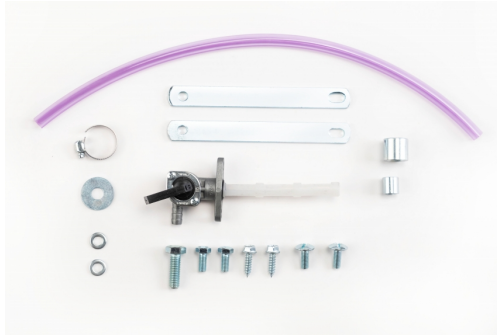

**MOUNTING KIT
FUELTANK 0001589.
277971**

277971-

PRODUCTS RELATED

211830
FUEL TANK FOR HONDA 24L

☐ 030

☒ 090