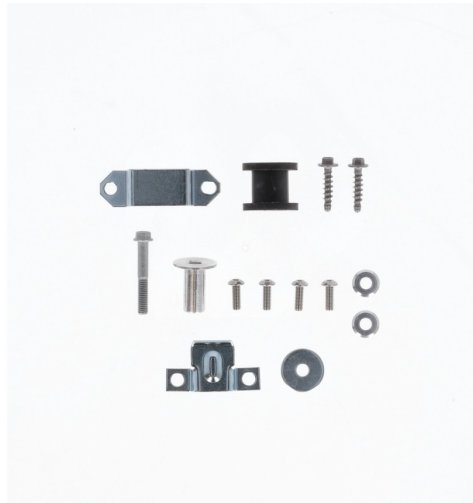

**MOUNTING KIT
FUELTANK 0025116.
297613**

297613-

APPLICATIONS

HONDA AFRICA TWIN 1100 L 2020 2021 2022 2023 2024

PRODUCTS RELATED

297612
FUEL TANK FOR HONDA 25L
AFRICA TWIN

■ 090.700

**MOUNTING KIT
FUELTANK 0025114.
297611**

297611-

APPLICATIONS

HONDA CRF 250 L (JAPAN) 2021 2022 2023 2024 | HONDA CRF 300 L 2021 2022 2023 2024

PRODUCTS RELATED

297610
FUEL TANK FOR HONDA 14L

■ 090.700 ■ 120.700

**MOUNTING KIT
FUELTANK 0024758.**
291154

291154-

APPLICATIONS

HONDA CRF 450 RX 2021 2022 2023 2024

PRODUCTS RELATED

291153
FUEL TANK HONDA FOR CRF
450 RX 11L

■ 090.700 ■ 120.700

**MOUNTING KIT
FUELTANK 0024756.
291152**

291152-