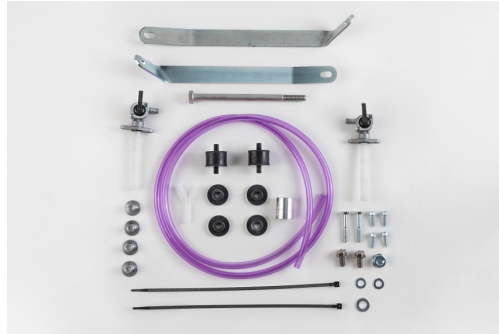

090

**MOUNTING KIT
FUELTANK 0001584.
277972**

277972-

PRODUCTS RELATED

212563
FUEL TANK FOR HONDA NX
650 23L

030

090

**MOUNTING KIT
FUELTANK 0008429.
277974**