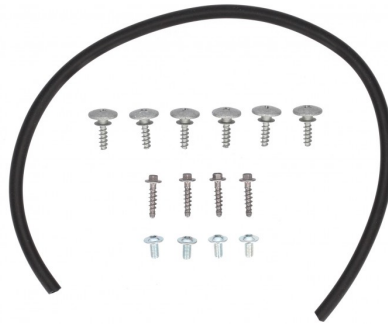

**PRODUCTS RELATED**

237505  
FUEL TANK FOR YAMAHA 8,5L

030.700  040.700

090.700

**MOUNTING KIT  
FUELTANK 0024673.  
289568**

289568-

**APPLICATIONS**

GAS GAS EC 250 2021 2022 2023 | GAS GAS EC 250 F 2021 2022 2023 | GAS GAS EC 300 2021 2022 2023 | GAS GAS EC 350 F 2021 2022 2023 | GAS GAS EX 250 2022 2023 | GAS GAS EX 250 F 2021 2022 2023 | GAS GAS EX 300 2021 2022 2023 | GAS GAS EX 350 F 2021 2022 2023 | GAS GAS EX 450 F 2021 2022 2023 | GAS GAS MC 250 F 2021 2022 2023 | GAS GAS MC 350 F 2022 2023 | GAS GAS MC 450 F 2021 2022 2023