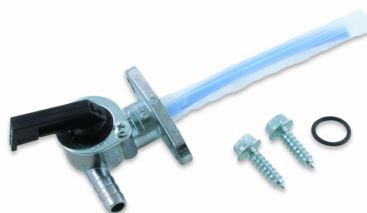

UNIVERSAL TANK
PETCOCK RIGHT SIDE
204423

204423-

PRODUCTS RELATED

214071
FUEL TANK FOR HONDA 24L

■ 110

FUEL TANK FOR HONDA NX
650 23L

□ 030 ■ 090

211830
FUEL TANK FOR HONDA 24L

□ 030 ■ 090

212563
FUEL TANK FOR HONDA NX
650 23L

□ 030 ■ 090

246481
FUEL TANK FOR SUZUKI 15L

■ 040.700 ■ 060.700

■ 070.700 ■ 090.700

■ 120.700

236776
FUEL TANK FOR SUZUKI 25L

□ 030.700 ■ 040.700

■ 070.700 ■ 090.700

■ 120.700

225036
FUEL TANK FOR SUZUKI 20L

□ 030.700 ■ 040.700

■ 070.700 ■ 090.700

■ 120.700

214066
FUEL TANK FOR SUZUKI 14L

■ 060 ■ 090

214065
FUEL TANK FOR SUZUKI 25L

□ 030