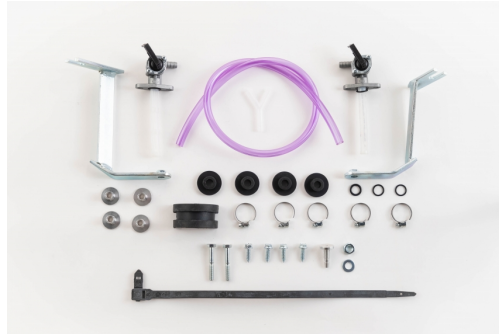

**MOUNTING KIT FUEL
TANK 0001615.**
277982

277982-

APPLICATIONS

HONDA XR 650 R 2004 2005 2006 2007

PRODUCTS RELATED

214071
FUEL TANK FOR HONDA 24L

■ 110