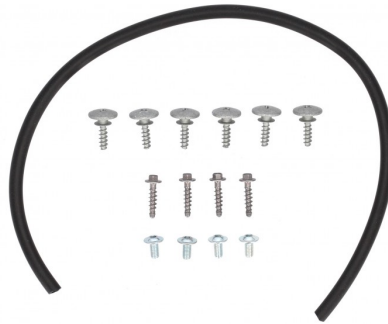

PRODUCTS RELATED

237505
FUEL TANK FOR YAMAHA 8,5L

030.700 040.700

090.700

**MOUNTING KIT
FUELTANK 0024673.
289568**

289568-

APPLICATIONS

GAS GAS EC 250 2021 2022 2023 | GAS GAS EC 250 F 2021 2022 2023 | GAS GAS EC 300 2021 2022 2023 | GAS GAS EC 350 F 2021 2022 2023 | GAS GAS EX 250 2022 2023 | GAS GAS EX 250 F 2021 2022 2023 | GAS GAS EX 300 2021 2022 2023 | GAS GAS EX 350 F 2021 2022 2023 | GAS GAS EX 450 F 2021 2022 2023 | GAS GAS MC 250 F 2021 2022 2023 | GAS GAS MC 350 F 2022 2023 | GAS GAS MC 450 F 2021 2022 2023