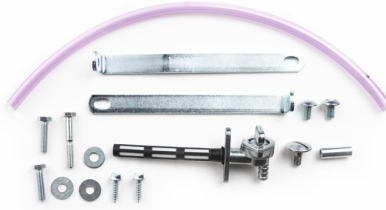

278007-

APPLICATIONS

KAWASAKI KX 450 F 2012 2013 2014 2015

PRODUCTS RELATED

225366
FUEL TANK FOR KAWASAKI
10,5L

■ 090.700 ■ 120.700

**MOUNTING KIT FUEL
TANK 0001594.**
277979

277979-