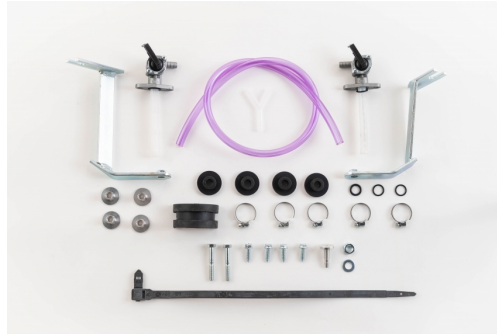

PRODUCTS RELATED

206248
FUEL TANK FOR HONDA 22L

030

110

120

**MOUNTING KIT FUEL
TANK 0001615.**
277982

277982-

APPLICATIONS