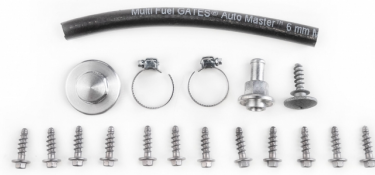

**MOUNTING KIT FUEL
TANK 0016299.**
278000

278000-

APPLICATIONS

KTM EXC-F 250 2012 2013 2014 2015 2016 | KTM EXC-F 350 2012 2013 2014 2015 2016 | KTM EXC-F 450 2012 2013 2014 2015 2016 | KTM EXC-F 500 2012 2013 2014 2015 2016 | KTM SX-F 250 2013 2014 | KTM SX-F 350 2013 2014 2015 | KTM SX-F 450 2013 2014 2015

PRODUCTS RELATED

225031
FUEL TANK FOR KTM 11,5 L

■ 090.700 ■ 120.700