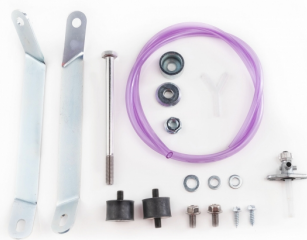

**MOUNTING KIT FUEL
TANK 0008430.
277978**

277978-

APPLICATIONS

KTM EXC 250 2006 2007 | KTM EXC-F 400 2005 2006 2007 | KTM EXC-F 450 2005 2006 2007 | KTM EXC-F 500 2005 2006 2007 | KTM EXC-F 525 2006 2007

PRODUCTS RELATED

214067
FUEL TANK FOR KTM 25L

010

120