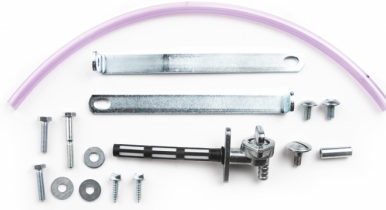

APPLICATIONS

KAWASAKI KX 450 F 2012 2013 2014 2015

PRODUCTS RELATED

225366
FUEL TANK FOR KAWASAKI
10,5L

■ 090.700 ■ 120.700

**MOUNTING KIT FUEL
TANK 0001594.**
277979

277979-

APPLICATIONS