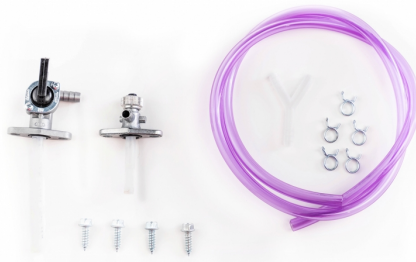

**MOUNTING KIT FUEL
TANK 0023657.**
277998

277998-

APPLICATIONS

YAMAHA WR 125 2T 2005 2006 2007 2008 2009 2010 2011 2012 2013 2014 2015 2016 2017 2018 2019 2020 2021 | YAMAHA WR 250 2T 2005 2006 2007 2008 2009 2010 2011 2012 2013 2014 2015 2016 2017 2018 2019 | YAMAHA YZ 125 2005 2006 2007 2008 2009 2010 2011 2012 2013 2014 2015 2016 2017 2018 2019 | YAMAHA YZ 250 2005 2006 2007 2008 2009 2010 2011 2012 2013 2014 2015 2016 2017 2018 2019

PRODUCTS RELATED

221156
FUEL TANK FOR YAMAHA 12L

■ 040.700 ■ 090.700

■ 120.700