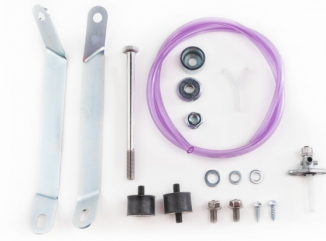

**MOUNTING KIT FUEL
TANK 0008430.**
277978

277978-

APPLICATIONS

KTM EXC 250 2006 2007 | KTM EXC-F 400 2005 2006 2007 | KTM EXC-F 450 2005 2006 2007 | KTM EXC-F 500 2005 2006 2007 | KTM EXC-F 525 2006 2007

PRODUCTS RELATED

214067
FUEL TANK FOR KTM 25L

■ 010

120