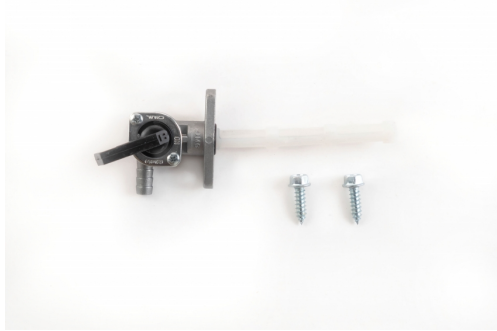

**MOUNTING KIT
FUELTANK 0016495.
278013**

278013-

APPLICATIONS

HONDA CRF 150 R 2007 2008 2009 2010 2011 2012 2013 2014 2015 2016 2017 2018 2019 2020 2021 2022 2023 2024

PRODUCTS RELATED

237403
FUEL TANK FOR HONDA 6,5L

■ 110.700 ■ 120.700