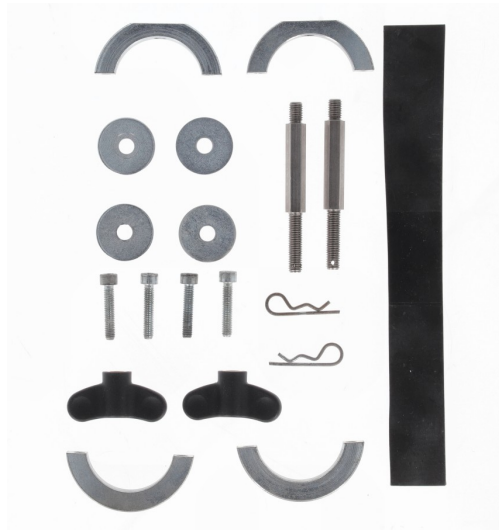

**MOUNTING KIT TANK
0024917.**
298123

298123-

PRODUCTS RELATED

298122
TANK VERTICAL T 6L NO KIT

■ 090.700 ■ 110.700
■ 120.700

298121
VERTICAL T TANK 6L

■ 090.700 ■ 110.700
■ 120.700