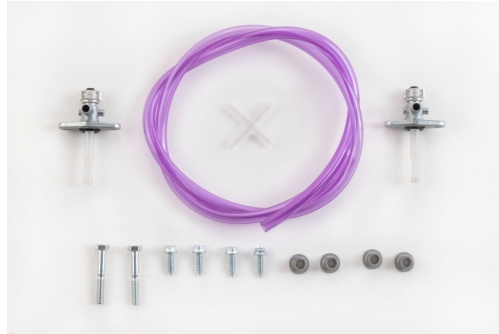

PRODUCTS RELATED

214063
FUEL TANK FOR HONDA CRF
450 X 25L

■ 110

120

**MOUNTING KIT
FUELTANK 0010999.
277990**

277990-

APPLICATIONS

HONDA CRF 450 X 2005 2006 2007 2008 2009 2010 2011 2012 2013 2014 2015 2016