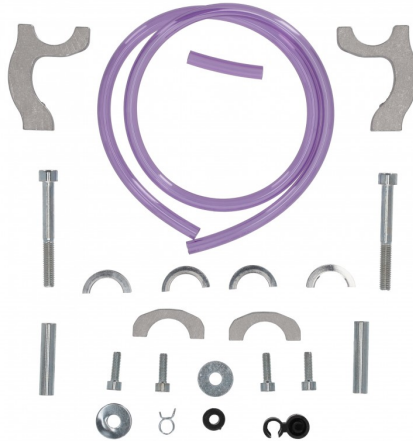

MOUNTING KIT TANK
278008

278008-

PRODUCTS RELATED

230033
HANDLEBAR TANK

☐ 030