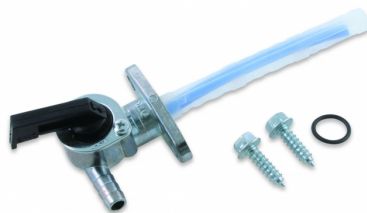

REAR TANK 6 LIT.
204404

204404-42

FEATURES

Height 170 mm. - width 300 mm. - depth 240 mm.

SIZES

FINITO | ASSEMBLATO

UNIVERSAL TANK
PETCOCK RIGHT SIDE
204423

204423-