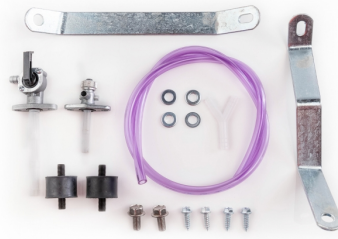

PRODUCTS RELATED

221156
FUEL TANK FOR YAMAHA 12L

■ 040.700 ■ 090.700

■ 120.700

**MOUNTING KIT FUEL
TANK 0008595.**
277981

277981-

APPLICATIONS

YAMAHA WR 250 F 2004 2005 2006 | YAMAHA WR 450 F 2004 2005 2006