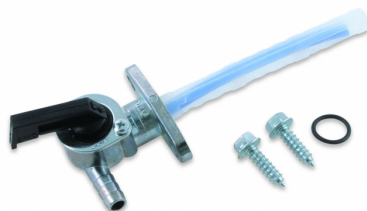

REAR TANK 6 LIT.
204404

204404-42

FEATURES

Height 170 mm. - width 300 mm. - depth 240 mm.

SIZES

FINITO | ASSEMBLATO

UNIVERSAL TANK
PETCOCK RIGHT SIDE
204423

204423-