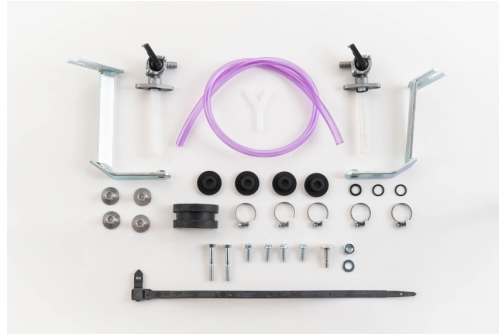

PRODUCTS RELATED

206248
FUEL TANK FOR HONDA 22L

030

110

120

**MOUNTING KIT FUEL
TANK 0001615.**
277982

277982-

APPLICATIONS