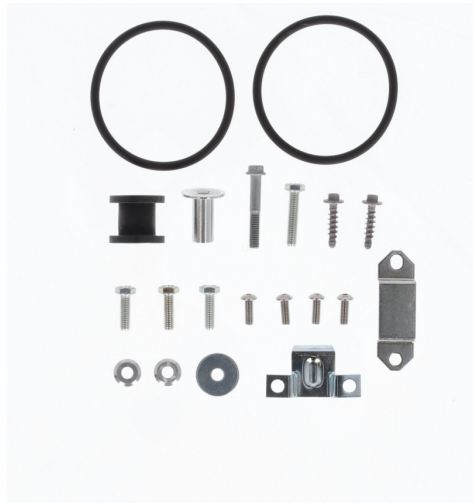

**MOUNTING KIT
FUELTANK 0024756.
291152**

291152-

APPLICATIONS

HONDA CRF 450 R 2021 2022 2023 2024

PRODUCTS RELATED

291151
FUEL TANK FOR HONDA CRF
450 R 11L

■ 090.700 ■ 120.700