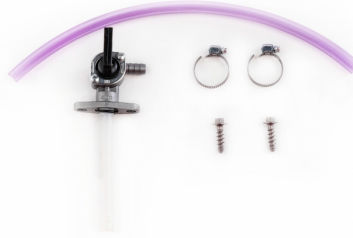

**MOUNTING KIT FUEL
TANK 0023950.**
278034

278034-

APPLICATIONS

KTM SX 125 2019 2020 2021 2022 | KTM SX 150 2019 | KTM SX 250 2019 2020 2021 2022 | KTM XC 125 2020 2021 2022

PRODUCTS RELATED

278064
FUEL TANK FOR KTM 12L

■ 090.700 ■ 120.700