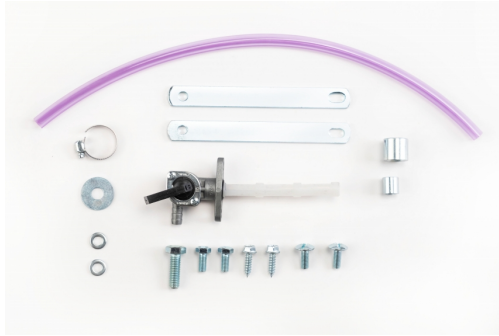

**MOUNTING KIT
FUELTANK 0022952.
278015**

278015-

APPLICATIONS

HONDA CRF 250 L-M 2013 2014 2015 2016

PRODUCTS RELATED

237429
FUEL TANK FOR HONDA CRF
250 L-M 12,5L

■ 090.700 ■ 120.700

**MOUNTING KIT
FUELTANK 0001589.
277971**