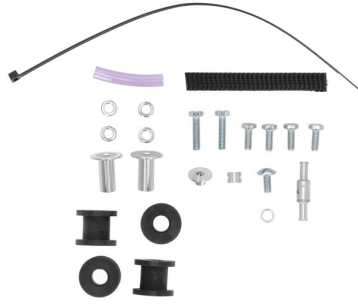

**MOUNTING KIT
FUELTANK 0025114.
297611**

297611-

APPLICATIONS

HONDA CRF 250 L (JAPAN) 2021 2022 2023 2024 | HONDA CRF 300 L 2021 2022 2023 2024

PRODUCTS RELATED

297610
FUEL TANK FOR HONDA 14L

■ 090.700 ■ 120.700