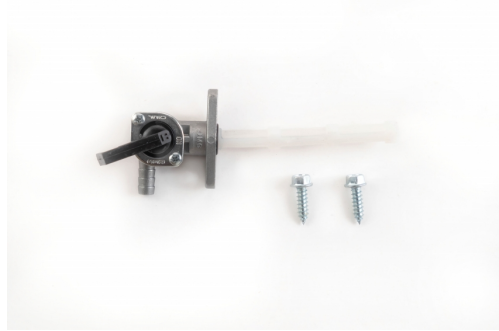

**MOUNTING KIT
FUELTANK 0016495.
278013**

278013-

APPLICATIONS

HONDA CRF 150 R 2007 2008 2009 2010 2011 2012 2013 2014 2015 2016 2017 2018 2019 2020 2021 2022 2023 2024

PRODUCTS RELATED

237403
FUEL TANK FOR HONDA 6,5L

■ 110.700 ■ 120.700