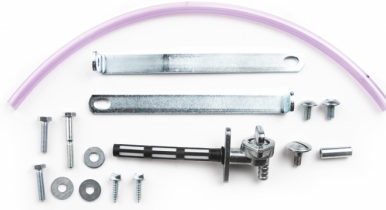

KAWASAKI KX 450 F 2012 2013 2014 2015

PRODUCTS RELATED

225366
FUEL TANK FOR KAWASAKI
10,5L

■ 090.700 ■ 120.700

**MOUNTING KIT FUEL
TANK 0001594.**
277979

277979-

APPLICATIONS

KAWASAKI KLX 250 C/R 1993 1994 1995 1996 | KAWASAKI KLX 300 1999 2000 2001 2002 2003 2004