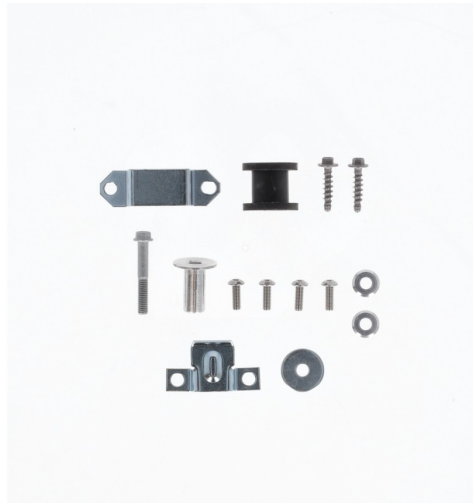

**MOUNTING KIT
FUELTANK 0024758.**
291154

291154-

APPLICATIONS

HONDA CRF 450 RX 2021 2022 2023 2024

PRODUCTS RELATED

291153
FUEL TANK HONDA FOR CRF
450 RX 11L

■ 090.700 ■ 120.700