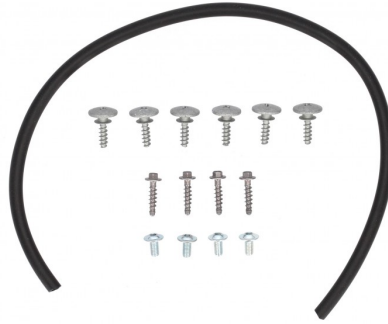

PRODUCTS RELATED

237505
FUEL TANK FOR YAMAHA 8,5L

030.700 040.700

090.700

**MOUNTING KIT
FUELTANK 0024673.
289568**

289568-

APPLICATIONS

GAS GAS EC 250 2021 2022 2023 | GAS GAS EC 250 F 2021 2022 2023 | GAS GAS EC 300 2021 2022 2023 | GAS GAS EC 350 F 2021 2022 2023 | GAS GAS EX 250 2022 2023 | GAS GAS EX 250 F 2021 2022 2023 | GAS GAS EX 300 2021 2022 2023 | GAS GAS EX 350 F 2021 2022 2023 | GAS GAS EX 450 F 2021 2022 2023 | GAS GAS MC 250 F 2021 2022 2023 | GAS GAS MC 350 F 2022 2023 | GAS GAS MC 450 F 2021 2022 2023