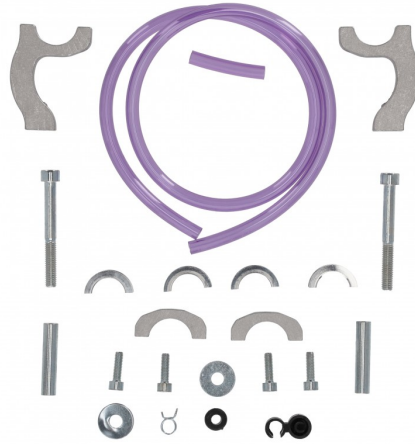

MOUNTING KIT TANK
278008

278008-

PRODUCTS RELATED

230033
HANDLEBAR TANK

☐ 030