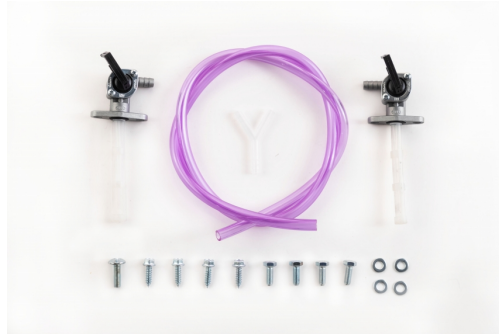

**MOUNTING KIT
FUELTANK 0001569.
277968**

277968-

APPLICATIONS

HONDA XR 600 R 1988 1989 1990 1991 1992 1993 1994 1995 1996 1997 1998 1999

PRODUCTS RELATED

204431
FUEL TANK FOR HONDA 22L

☐ 030