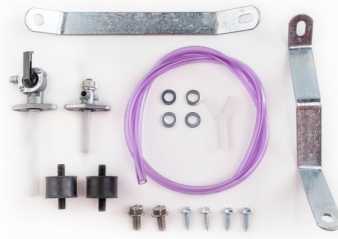

**MOUNTING KIT FUEL
TANK 0008595.**
277981

277981-

APPLICATIONS

YAMAHA WR 250 F 2004 2005 2006 | YAMAHA WR 450 F 2004 2005 2006

PRODUCTS RELATED

214070
FUEL TANK YAMAHA 25L

■ 040

120