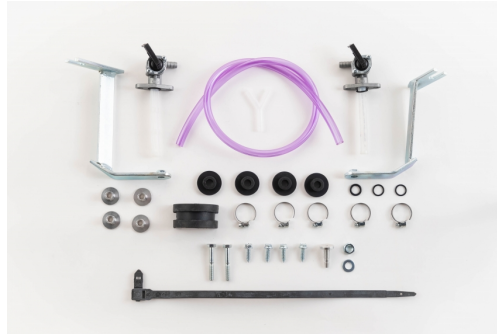

**PRODUCTS RELATED**

206248  
FUEL TANK FOR HONDA 22L

030

110

120

**MOUNTING KIT FUEL  
TANK 0001615.**  
277982

277982-

**APPLICATIONS**