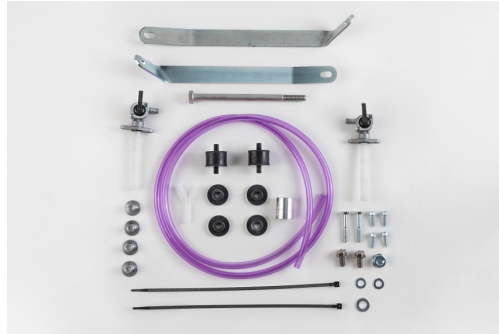

**MOUNTING KIT
FUELTANK 0008429.
277974**

277974-

APPLICATIONS

HONDA CRF 450 X 2005 2006 2007 2008 2009 2010 2011 2012 2013 2014 2015 2016

PRODUCTS RELATED

214063
FUEL TANK FOR HONDA CRF
450 X 25L

■ 110

120