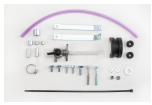

**MOUNTING KIT
FUELTANK 0001584.
277972**

277972-

PRODUCTS RELATED

212563
FUEL TANK FOR HONDA NX
650 23L

☐ 030

☒ 090