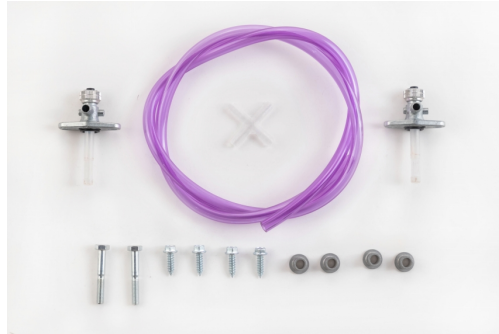

**MOUNTING KIT
FUELTANK 0010999.
277990**

277990-

APPLICATIONS

HONDA CRF 450 X 2005 2006 2007 2008 2009 2010 2011 2012 2013 2014 2015 2016

PRODUCTS RELATED

214080
FUEL TANK FOR HONDA CRF
450 X 15.5L

■ 110.700 ■ 120.700