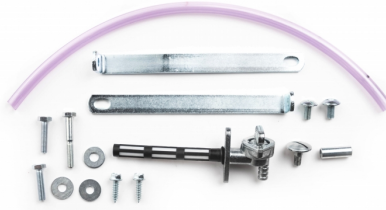

**APPLICATIONS**

KAWASAKI KX 450 F 2012 2013 2014 2015

**PRODUCTS RELATED**

225366  
FUEL TANK FOR KAWASAKI  
10,5L

■ 090.700 ■ 120.700

**MOUNTING KIT FUEL  
TANK 0001594.**  
277979

277979-

**APPLICATIONS**