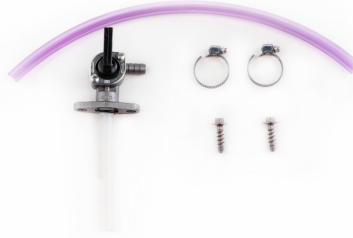

**PRODUCTS RELATED**

273212  
FUEL TANK FOR HUSQVARNA  
FC-FE-TE 12L

■ 090.700 ■ 120.700

**MOUNTING KIT FUEL  
TANK 0023950.**  
278034

278034-

**APPLICATIONS**

KTM SX 125 2019 2020 2021 2022 | KTM SX 150 2019 | KTM SX 250 2019 2020 2021 2022 | KTM XC 125 2020 2021 2022