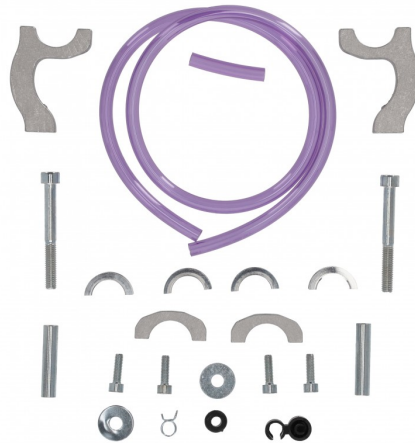

---

**PRODUCT DETAILS**

POLIETILENE 90% | Nylon 7% | Other 3%

Made In: Italy

---

**SIZES**

FINITO | T.10

**MOUNTING KIT TANK**  
278008