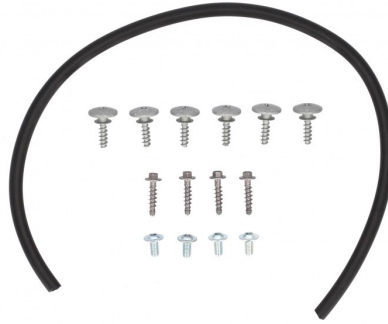

**PRODUCTS RELATED**

237505  
FUEL TANK FOR YAMAHA 8,5L

030.700  040.700

090.700

**MOUNTING KIT  
FUELTANK 0024673.  
289568**

289568-

**APPLICATIONS**

GAS GAS EC 250 2021 2022 2023 | GAS GAS EC 250 F 2021 2022 2023 | GAS GAS EC 300 2021 2022 2023 | GAS GAS EC 350 F 2021 2022 2023 | GAS GAS EX 250 2022 2023 | GAS GAS EX 250 F 2021 2022 2023 | GAS GAS EX 300 2021 2022 2023 | GAS GAS EX 350 F 2021 2022 2023 | GAS GAS EX 450 F 2021 2022 2023 | GAS GAS MC 250 F 2021 2022 2023 | GAS GAS MC 350 F 2022 2023 | GAS GAS MC 450 F 2021 2022 2023