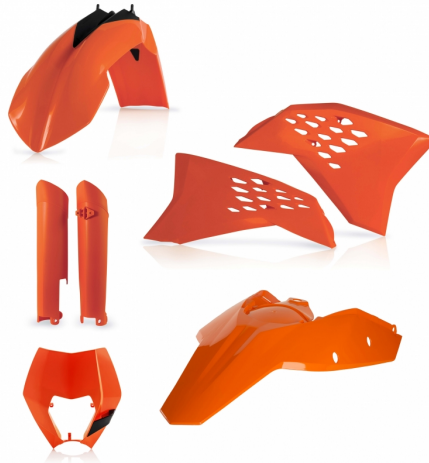

FULL PLASTIC KIT FOR  
KTM  
220527

220527-22

220527-42

220527-12

220527-

APPLICATIONS

KTM SX 125 2011 | KTM SX 150 2011 | KTM SX 250 2011

**FULL PLASTIC KIT FOR  
KTM**  
**220529**