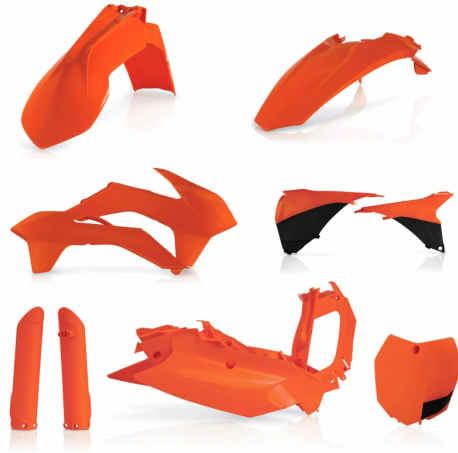

**FULL PLASTIC KIT FOR  
KTM**  
**240310**

240310-

**APPLICATIONS**

KTM SX 125 2015 | KTM SX-F 450 2015

**FULL PLASTIC KIT FOR  
KTM  
240309**

240309-22

240309-42

240309-12