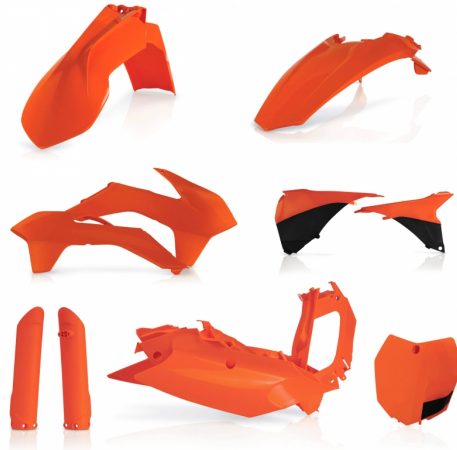

16 | 17 | T.18

**FULL PLASTIC KIT FOR
KTM**
240310

240310-

APPLICATIONS

KTM SX 125 2015 | KTM SX-F 450 2015

SIZES

15

**FULL PLASTIC KIT FOR
KTM**
240309