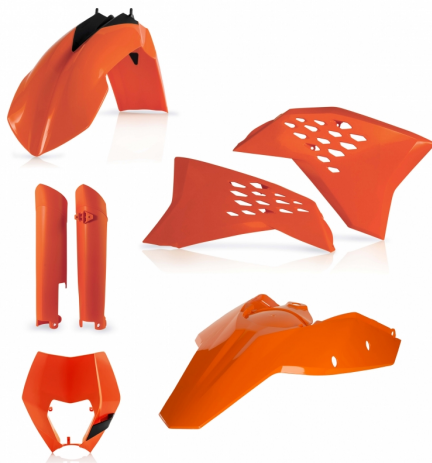

220527-42

220527-12

220527-

APPLICATIONS

KTM SX 125 2011 | KTM SX 150 2011 | KTM SX 250 2011

SIZES

2 ANNI

FULL PLASTIC KIT FOR
KTM
220529