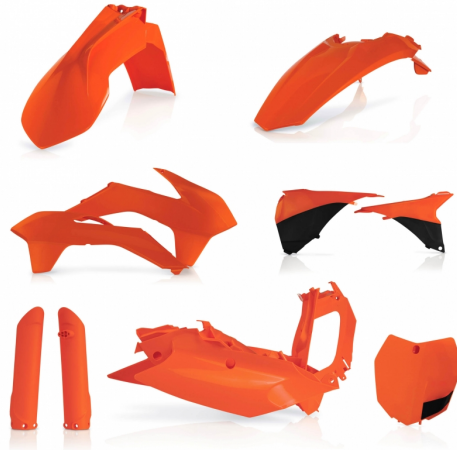

**FULL PLASTIC KIT FOR
KTM
240309**

240309-22

240309-42

240309-12

240309-

240309-

APPLICATIONS

KTM SX 125 2015 | KTM SX 150 2015 | KTM SX 250 2015 2016 | KTM SX-F 250 2015 | KTM SX-F 350 2015 | KTM SX-F 450 2015 | KTM SX-F 505 2015