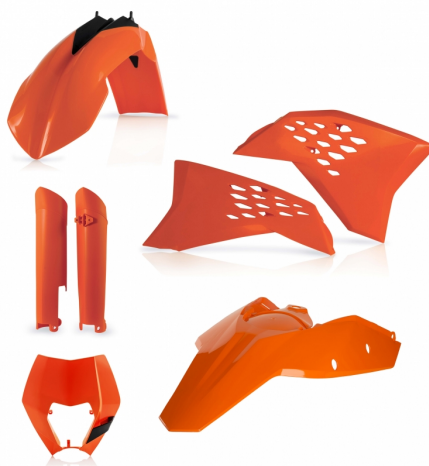

FULL PLASTIC KIT FOR  
KTM  
220527

220527-22

220527-42

220527-12

220527-

APPLICATIONS

KTM SX 125 2011 | KTM SX 150 2011 | KTM SX 250 2011

FULL PLASTIC KIT FOR  
KTM  
220529