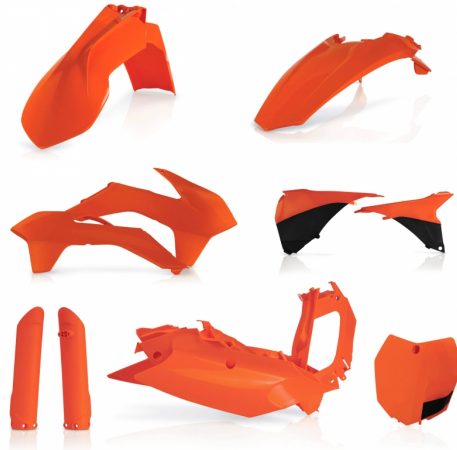

**FULL PLASTIC KIT FOR
KTM**
240309

240309-22

240309-42

240309-12

240309-

240309-

APPLICATIONS

KTM SX 125 2015 | KTM SX 150 2015 | KTM SX 250 2015 2016 | KTM SX-F 250 2015 | KTM SX-F 350 2015 | KTM SX-F 450 2015 | KTM SX-F 505 2015

SIZES

15 | 16