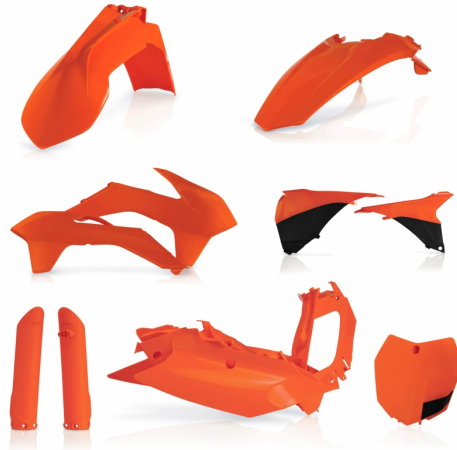

**FULL PLASTIC KIT FOR
KTM
240310**

240310-

APPLICATIONS

KTM SX 125 2015 | KTM SX-F 450 2015

**FULL PLASTIC KIT FOR
KTM
240309**

240309-22

240309-42

240309-12