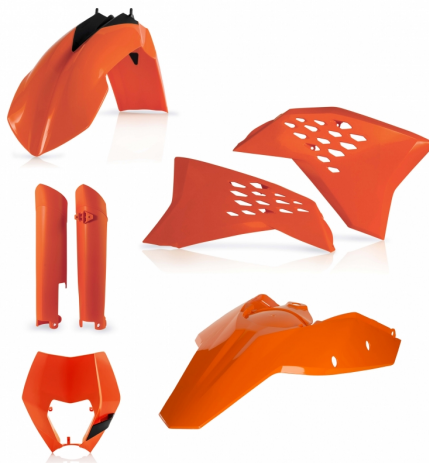

FULL PLASTIC KIT FOR
KTM
220527

220527-22

220527-42

220527-12

220527-

APPLICATIONS

KTM SX 125 2011 | KTM SX 150 2011 | KTM SX 250 2011

FULL PLASTIC KIT FOR
KTM
220529