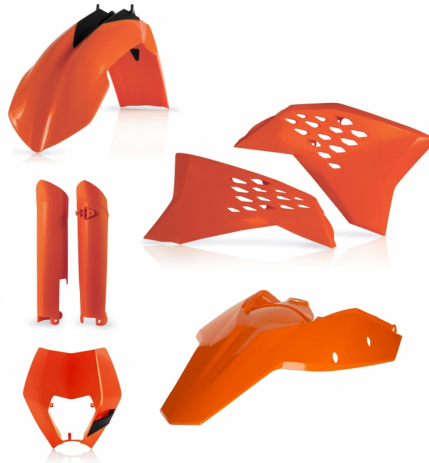

FULL PLASTIC KIT FOR
KTM
220527

220527-22

220527-42

220527-12

220527-

APPLICATIONS

KTM SX 125 2011 | KTM SX 150 2011 | KTM SX 250 2011

**FULL PLASTIC KIT FOR
KTM**
220529