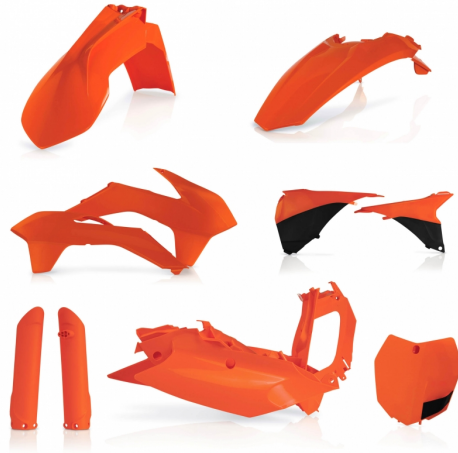

**FULL PLASTIC KIT FOR
KTM**
240310

240310-

APPLICATIONS

KTM SX 125 2015 | KTM SX-F 450 2015

**FULL PLASTIC KIT FOR
KTM
240309**

240309-22

240309-42

240309-12