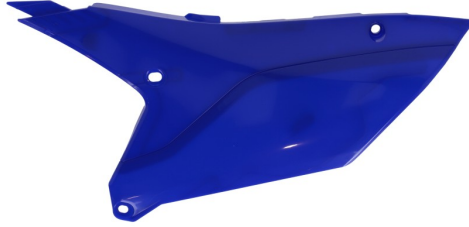

SIDE PANELS
297954

297954-62

297954-

297954-

297954-42

297954-12

FEATURES

WARNING: this product is compatible with the WR 450 F model but is not an exact replica of it

293624-62

293624-42

293624-12

APPLICATIONS

YAMAHA YZ 85 2022 2023 2024 2025

SIDE PANELS
293618

293618-42

293618-62