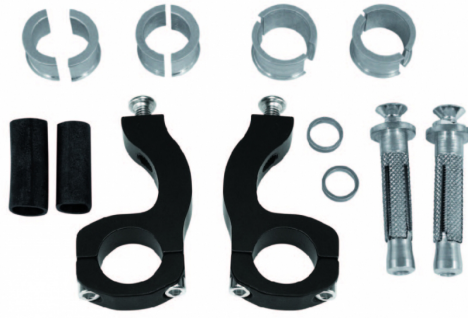

KIT X-STRONG
214201

214201-12

FEATURES

for handlebars internal $\varnothing$ from 13,5 mm to 19 mm, external $\varnothing$ from 22 mm to 28 mm

PRODUCTS RELATED

214198
MULTIPLO

- 090   ■ 010
- 011.016   □ 030
- 040   ■ 110

216884
ENDURANCE HANDGUARDS

- 040   ■ 090
- 110

214197
SUPERMOTO HANDGUARDS

- 030   ■ 090

214200
RALLY PRO HANDGUARDS

- 010.098   ■ 011.016
- 030   ■ 040.098
- 090   ■ 110
- 110.990

225023
RALLY III HANDGUARDS

- 010   ■ 011.016
- 030   ■ 040
- 060   ■ 090
- 110   ■ 130

204147
MULTIPLO "R" HANDGUARDS

- 090