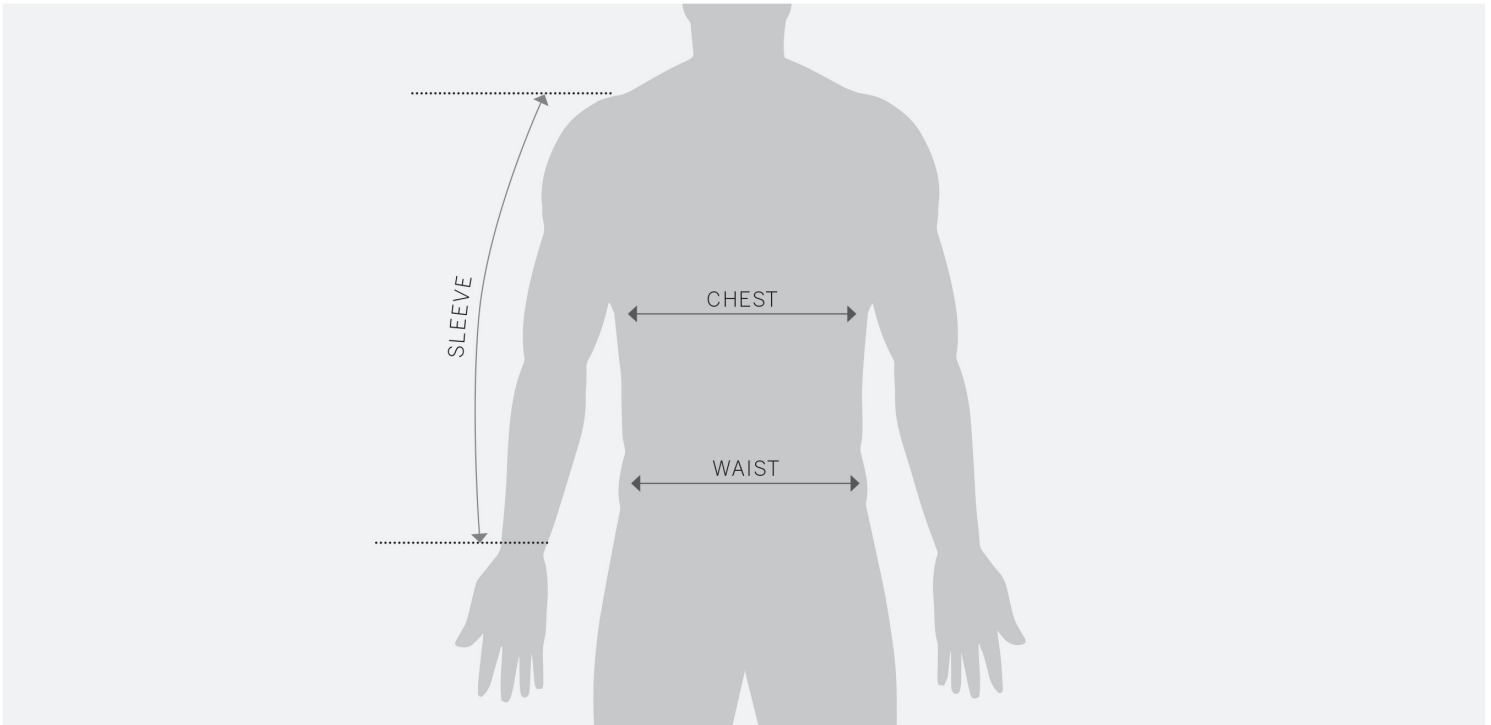

SPEEDER MTB JERSEY  
278303

278303-

278303-

278303-

FEATURES

Slim-fit for wearing the garment with or without (even the most voluminous) protections.

Back pocket with zipper  
Weight 200 gr

PRODUCT DETAILS

■ 090

278302  
LEGEND MTB SHORTS

■ 090

■ 319

SIZES

S | M | L | XL | XXL | XXXL

	S	M	L	XL	2XL	3XL	
Chest	88-94	94-100	100-106	106-112	112-118	118-124	
Waist	78-84	84-90	90-96	96-102	102-108	108-114	
Sleeve	65-66	66-67	67-68	68-69	69-70	70-71	

COMBAT MTB JERSEY  
278304

278304-

278304-

278304-

FEATURES

Slim-fit for wearing the garment with or without (even the most voluminous) protections.

Back pocket with zipper  
Weight 160 gr

PRODUCT DETAILS

■ 319

■ 090

SIZES

S | M | L | XL | XXL | XXXL

	S	M	L	XL	2XL	3XL	
Chest	88-94	94-100	100-106	106-112	112-118	118-124	
Waist	78-84	84-90	90-96	96-102	102-108	108-114	
Sleeve	65-66	66-67	67-68	68-69	69-70	70-71	