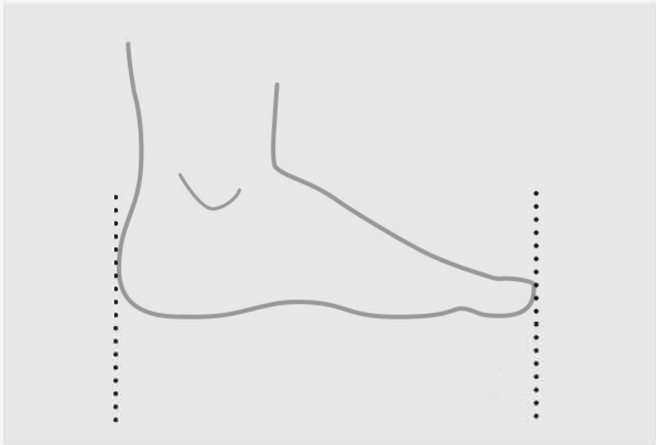

PRODUCT DETAILS

COMPONENTS: | Shell: | 92% Polyamide | 8% Elastane

Made In: Italy

SIZES

S/M | L/XL | XXL

	S/M	L/XL	XXL						
1) Size	39-41	42-44	45-47						

BODY ARMOUR DNA
TT
298533

298533-