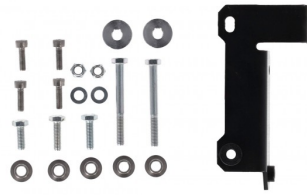

## FEATURES

Replacing the original component, it guarantees greater impact resistance due to its high-strength plastic material.  
The Cruna is made of two pieces: the body and the slide, the latter of which can be replaced if worn out, also allowing the chain to not have to be disassembled when replacing the slide or the cruna itself.  
The controlled-elasticity design of the cruna, absorbs shock and minimizes damage to the chain and sprocket.

030

090

**CHAIN GUIDE YAMAHA  
FOR TENERE 700**  
289561

289561-62

289561-32

289561-12

**APPLICATIONS**

YAMAHA TENERE 700 2019 2020 2021 2022 2023 2024 | YAMAHA TENERE 700 EXPLORE EDITIO 2023 | YAMAHA TENERE 700 EXTREME EDITIO 2023 2024 | YAMAHA TENERE 700 RALLY EDITION 2020 2021 2022 2023 | YAMAHA TENERE 700 WORLD RAID 2022 2023 2024 | YAMAHA TENERE 700 WORLD RALLY 2023 2024