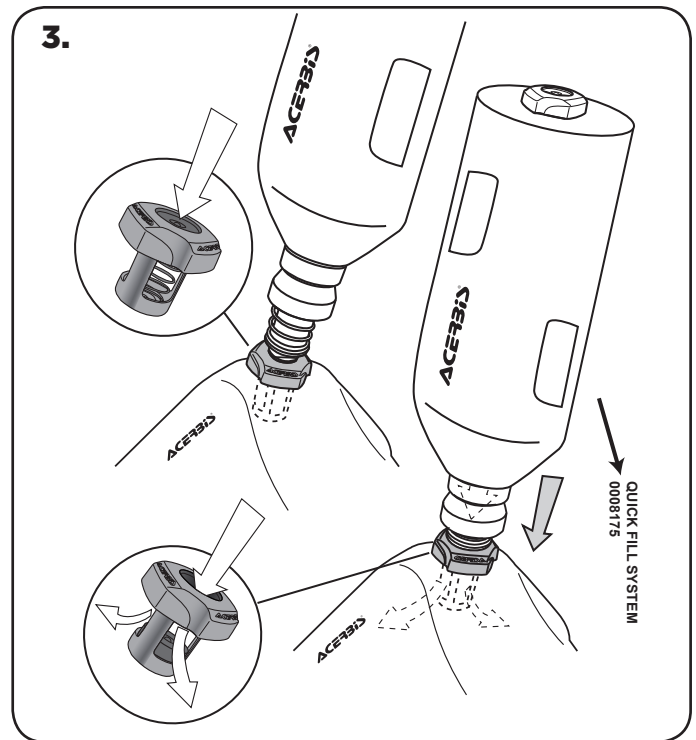

MDR PLUG SYSTEM TAPPO MDR SYSTEM

COD. 500001387 REV.2

LIBERATORIA

LIBERATORIA: A causa di variabili inponderabili nel processo di stampaggio rotazionale dei serbatoi, questi possono differire in forma e dimensioni fino al 7% rispetto alla capacità dichiarata.

If self-installed NOTE THE FOLLOWING. Particular attention must be paid to excessive fuel line length and fuel line proximity to hot engine areas and pipes to prevent fire.

Clean tank interior thoroughly before installation. Install this fuel tank only in a well ventilated area, as gasoline fumes are extremely dangerous. Do not start or operate the vehicle if there are any fuel leaks! Read all instruction first before beginning installation.