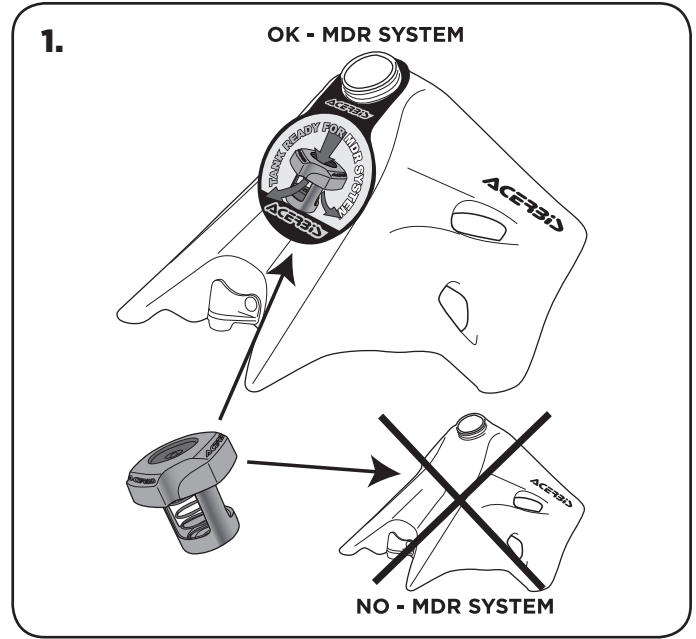

MDR PLUG SYSTEM TAPPO MDR SYSTEM

COD. 500001387 REV.2

LIBERATORIA

LIBERATORIA: A causa di variabili inponderabili nel processo di stampaggio rotazionale dei serbatoi, questi possono differire in forma e dimensioni fino al 7% rispetto alla capacità dichiarata.

**FOR COMPETITION USE ONLY
SOLO PER USO AGONISTICO**

ACERBIS

Thank you for purchasing an ACERBIS fuel tank

WARNING

It is **EXTREMELY IMPORTANT** that the fuel tank be properly installed. To ensure proper installation, it is **STRONGLY RECOMMENDED** that the tank be installed only by a qualified OEM licensed dealership mechanic. Improper installation could result in serious injury or even death.

If self-installed NOTE THE FOLLOWING. Particular attention must be paid to excessive fuel line length and fuel line proximity to hot engine areas and pipes to prevent fire.

Clean tank interior thoroughly before installation. Install this fuel tank only in a well ventilated area, as gasoline fumes are extremely dangerous. Do not start or operate the vehicle if there are any fuel leaks! Read all instruction first before beginning installation.