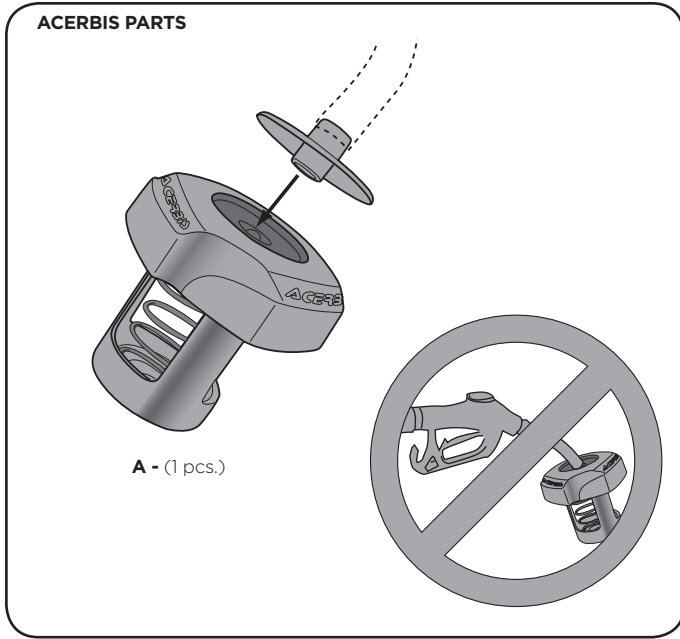

MDR PLUG SYSTEM TAPPO MDR SYSTEM

COD. 500001387 REV.2

LIBERATORIA

LIBERATORIA: A causa di variabili inponderabili nel processo di stampaggio rotazionale dei serbatoi, questi possono differire in forma e dimensioni fino al 7% rispetto alla capacità dichiarata.

**FOR COMPETITION USE ONLY
SOLO PER USO AGONISTICO**

ACERBIS

Thank you for purchasing an ACERBIS fuel tank

WARNING

It is **EXTREMELY IMPORTANT** that the fuel tank be properly installed. To ensure proper installation, it is **STRONGLY RECOMMENDED** that the tank be installed only by a qualified OEM licensed dealership mechanic. Improper installation could result in serious injury or even death.

If self-installed NOTE THE FOLLOWING. Particular attention must be paid to excessive fuel line length and fuel line proximity to hot engine areas and pipes to prevent fire.

Clean tank interior thoroughly before installation. Install this fuel tank only in a well ventilated area, as gasoline fumes are extremely dangerous. Do not start or operate the vehicle if there are any fuel leaks! Read all instruction first before beginning installation.